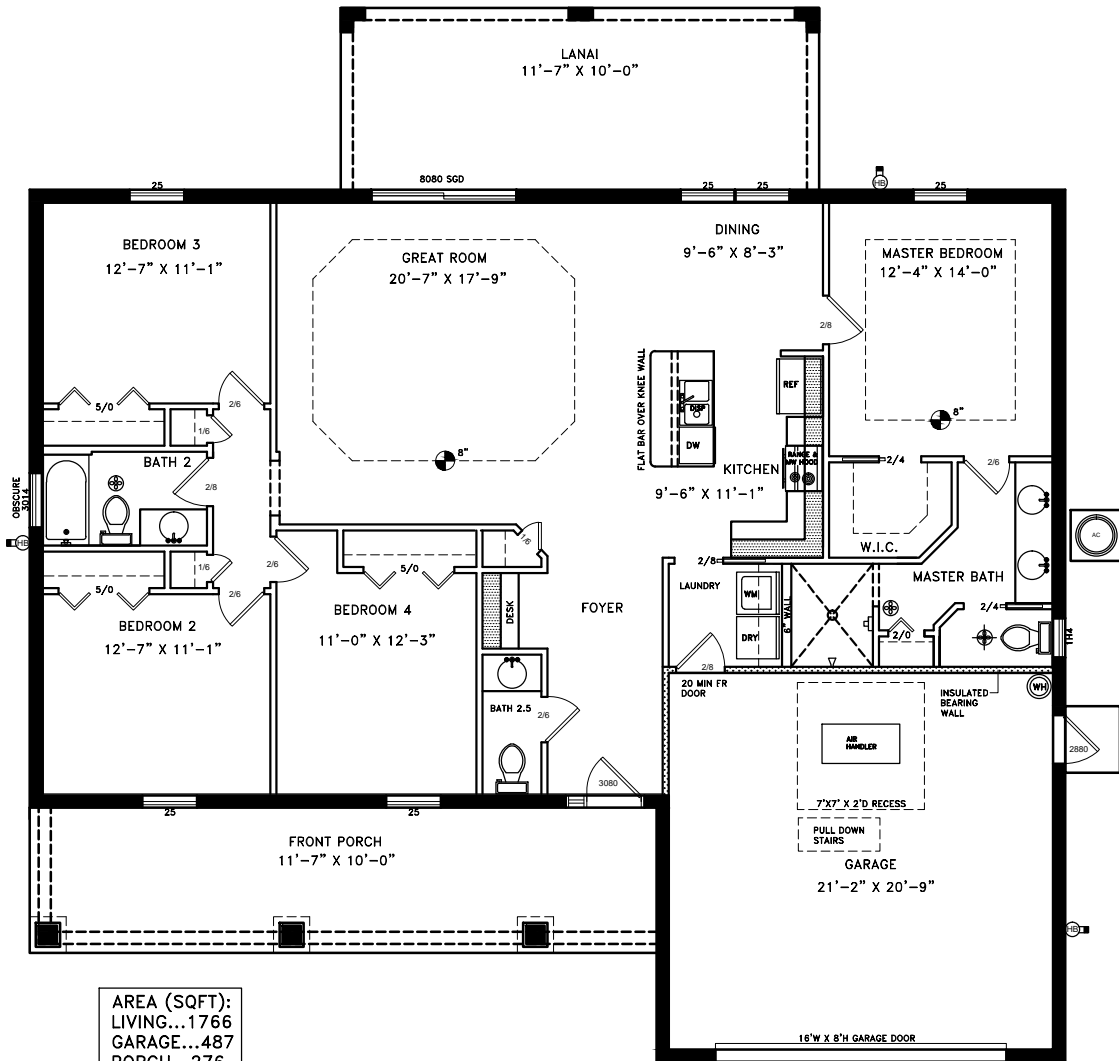

THE DESTIN (57'-0"W X 58'-0"D)
 © COPYRIGHT TRINITY DRAFTING LLC

AREA (SQFT):
LIVING...1766
GARAGE...487
PORCH...276
LANAI...263
TOTAL...2792

THE DESTIN (57'-0"W X 58'-0"D)
 © COPYRIGHT TRINITY DRAFTING LLC